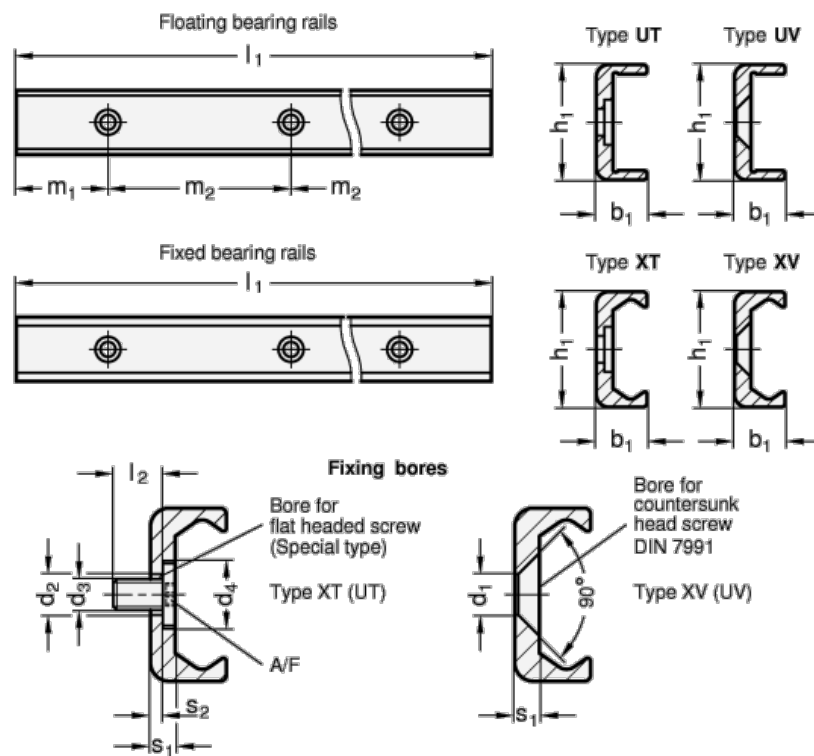

Article number: 20242243200040XV

Description: E+G Compact Profile GN 2422-43-2000-40

Measures

A/F =	L2 =	=
b1 = 21	m1 = 40	=
d1 = 8.5	m2 = 80	=
d2 =	s1 = 4.5	=
d3 =	s2 =	=
d4 =	Weight in (g) = 4500	=
h1 = 43		
L1 = 2000		